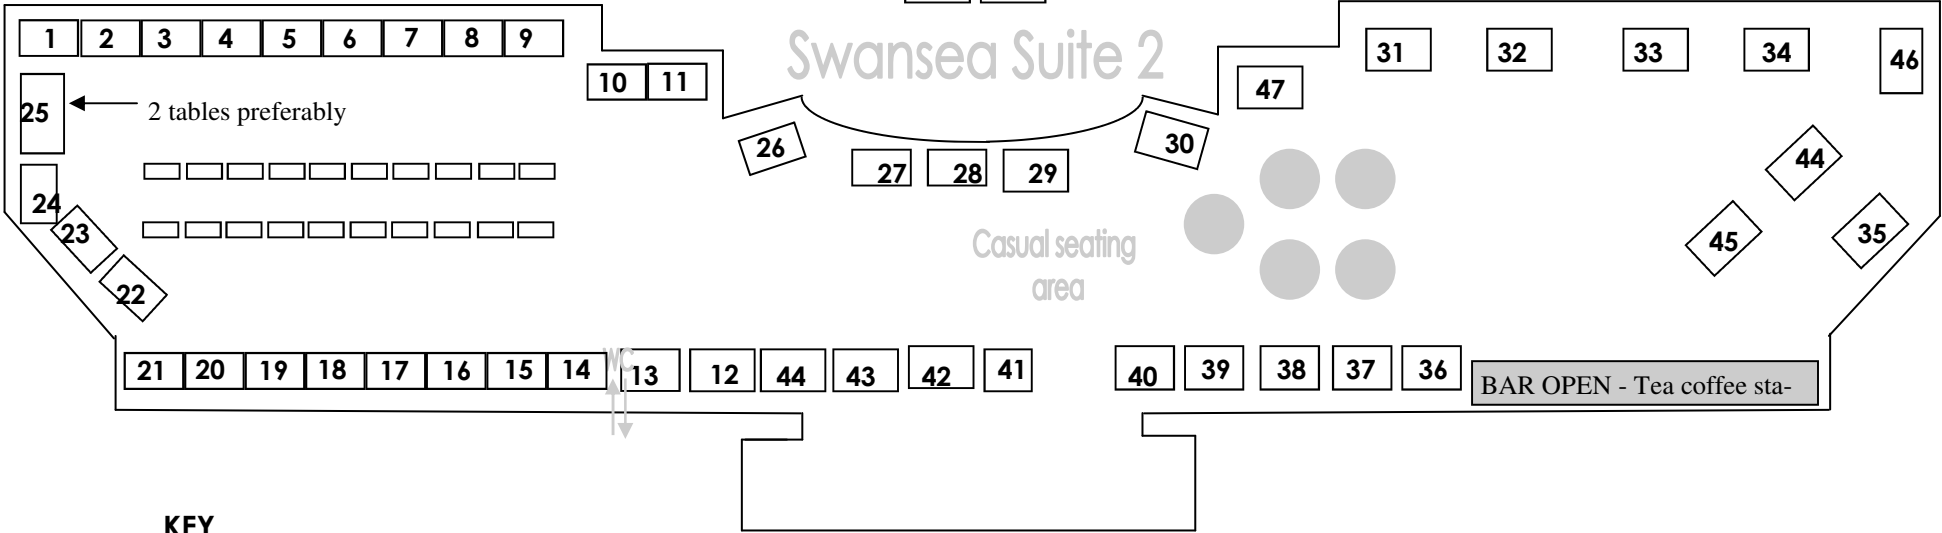

SWANSEA PEOPLE FIRST - HEALTH FAIR 17.06.2011

Coat Rail to be available in Swansea 3 Lift Lobby

Swansea Suite 3

Swansea People First and Raffle Table

Extra Chairs to be available in lift lobby

Swansea Suite 2

KEY

□ 4ft trestle tables

□ Chairs for catwalk