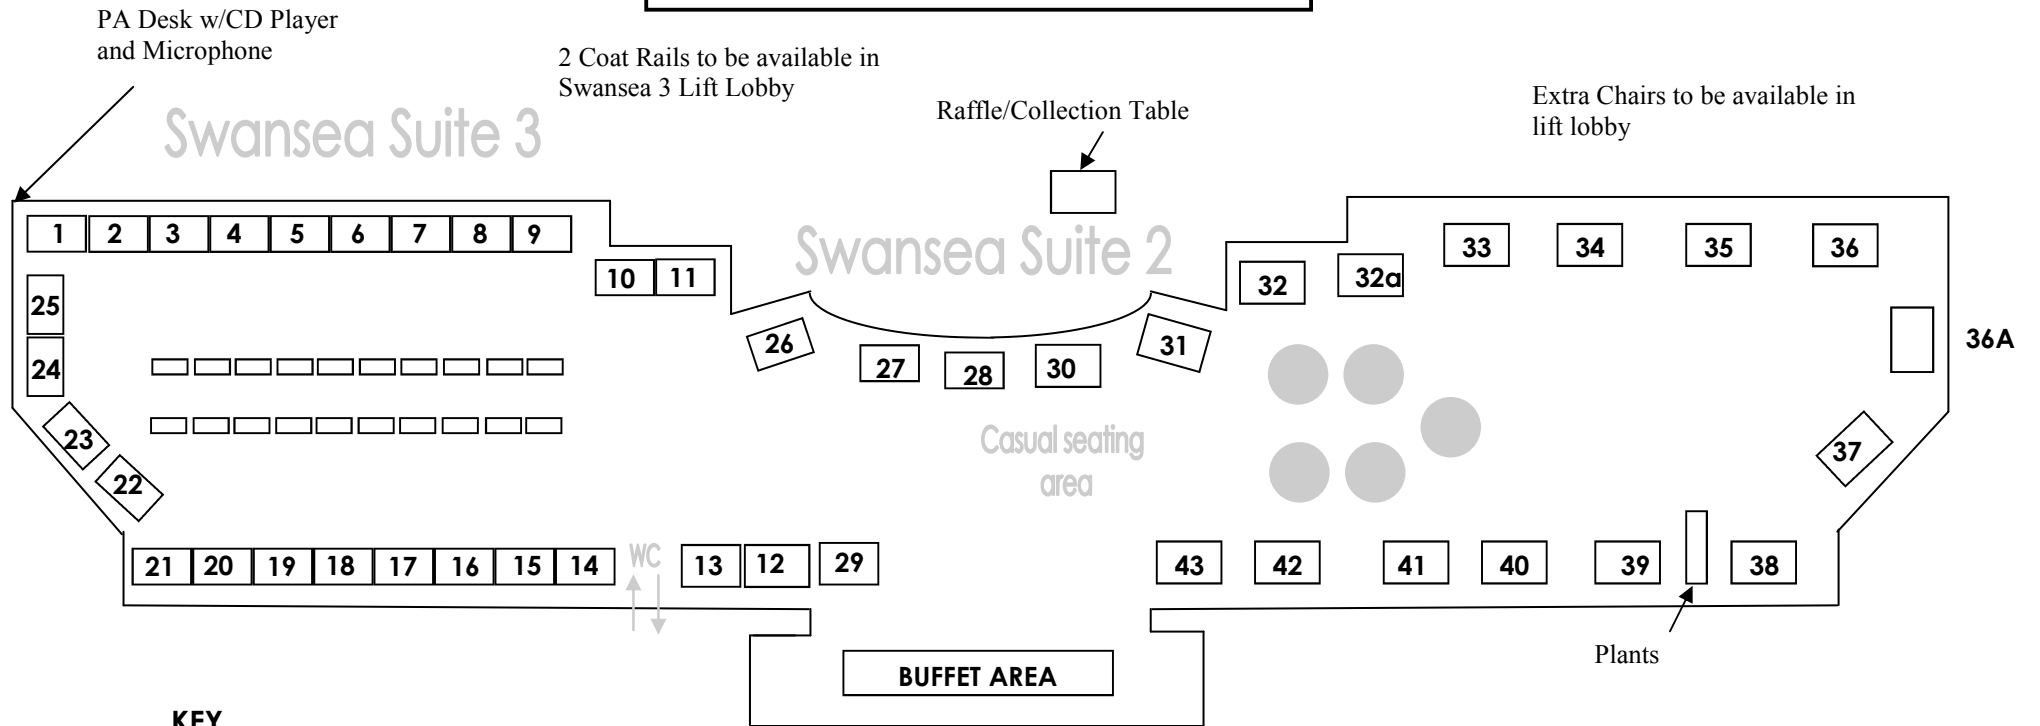

**SWANSEA PEOPLE FIRST -
HEALTH FAIR
Friday June 18th 2010**

KEY

-  4ft trestle tables
-  Chairs for catwalk